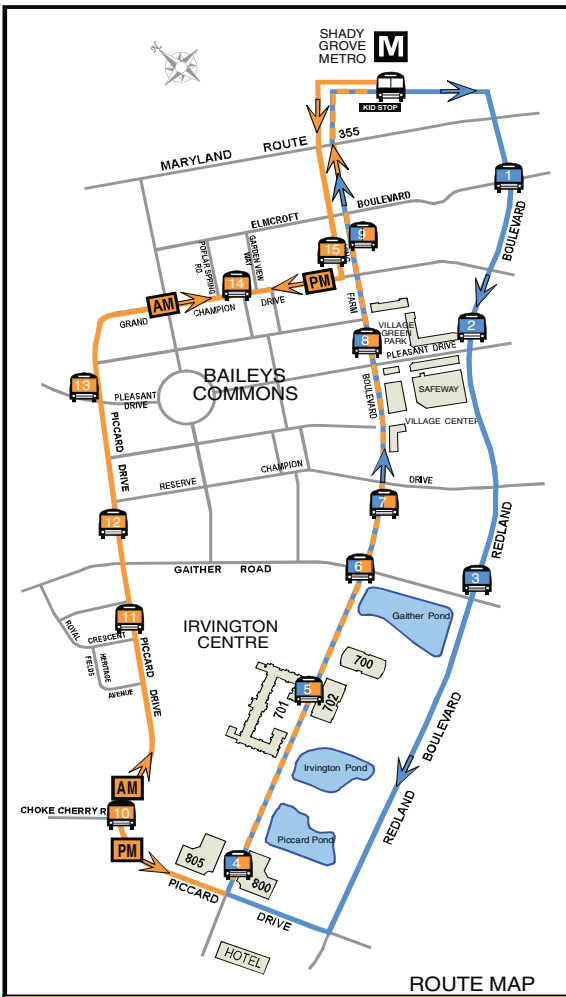

Shuttle Bus Service operated by

Bus Tracker: [www.restonlimo.com/kingfarm](http://www.restonlimo.com/kingfarm)

King Farm Shuttle Route Maps and Time Schedules are available at [www.kingfarm.org](http://www.kingfarm.org)

\*No boarding at the last stop before a driver's break. See schedule for exact times.

Bus is out of service at 7:45 PM @ Shady Grove Metro but will allow passengers to board at the metro and stop on Redland within King Farm as needed.

The Orange line will run in a clockwise direction (morning route) from 6:30 A.M. to 10:30 A.M., and in a counter-clockwise direction (reverse route) from 11:00 A.M. to 7:30 P.M. Please stand on the opposite side of the street (from the bus stop) during the early A.M. morning route.

Continuous-loop Shuttle service through King Farm to the Shady Grove Metro

**ORANGE LINE SCHEDULE**  
 The Orange line will run in a clockwise direction from 6:30 A.M. to 10:30 A.M., and in a counter-clockwise direction from 11:00 A.M. to 7:30 P.M. Please stand on the opposite side of the street (from the bus stop sign) during the early A.M. clockwise period.